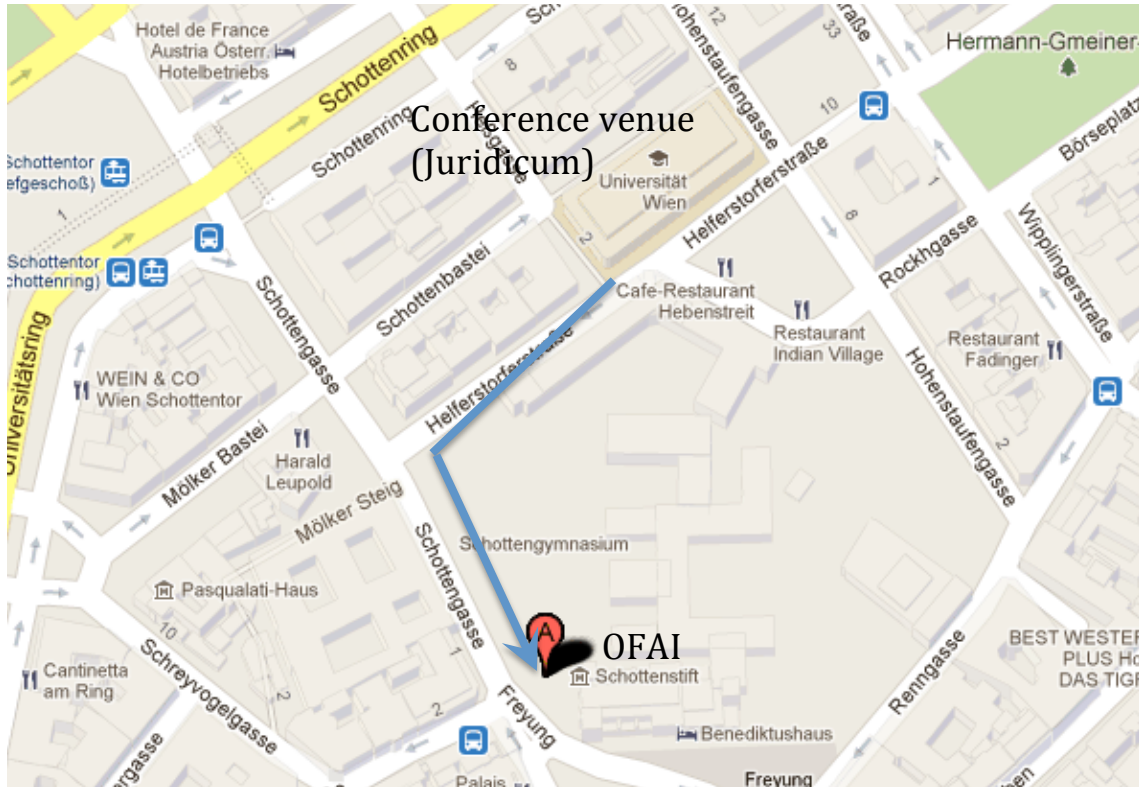

Getting to the LThist Workshop

Venue: Seminar room of the Austrian Research Institute for Artificial Intelligence (OFAI)
Freyung 6/6, 1010 Vienna, Austria

1) Assumption: You are starting out at the main conference venue (Juridicum building)

2) Walk up from the downstairs venue, and get out to „Helfferstorferstraße“

3) Walk down „Helfferstorferstraße“, and find the small entrance to „Schottenhof“, a large courtyard where OFAI is based.

4) Walk across the courtyard until you reach stair case 6, and ring the door bell if necessary. Walk up the stairs to the 3rd floor to enter the offices of OFAI.